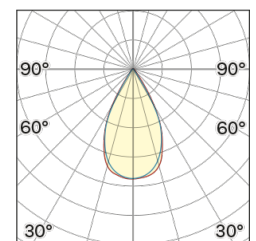

Lighting Type: Direct

Light Distribution: Symmetric

COLOR

● 32, Canna di fucile

Discover

Souvlaki

Lens 60°