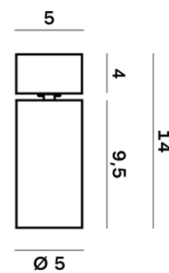

Lighting Type: Direct

Light Distribution: Symmetric

COLOR

● 32, Canna di fucile

Discover

Souvlaki

Lens 60°