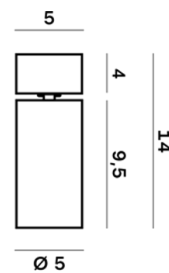

Lightning Type: Direct

Light Distribution: Symmetric

COLOR

● 32, Canna di fucile

Discover
Souvlaki

Lens 60°