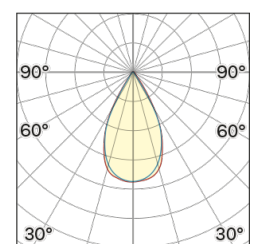

Lightning Type: Direct

Light Distribution: Symmetric

COLOR

● 32, Canna di fucile

Discover
Souvlaki

Lens 60°