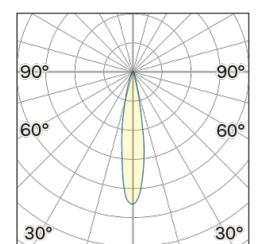

Lightning Type: Direct

Light Distribution: Symmetric

COLOR

● W2, Sabbia

Discover

Souvlaki

Lens 18°