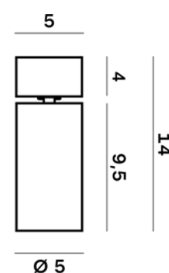

Lightning Type: Direct

Light Distribution: Symmetric

COLOR

● W2, Sabbia

Discover

Souvlaki

Lens 18°