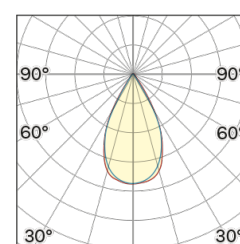

Lightning Type: Direct

Light Distribution: Symmetric

COLOR

● 26, Bronzo opaco

Discover
Souvlaki

Lens 60°