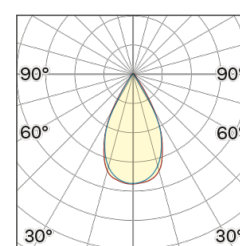

Lightning Type: Direct

Light Distribution: Symmetric

COLOR

● 20, Grafite

Discover
Souvlaki

Lens 60°