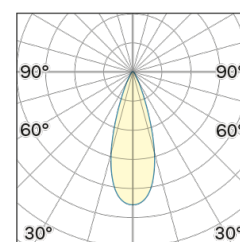

Lightning Type: Direct

Light Distribution: Symmetric

COLOR

● W6, Tortora

Discover
Souvlaki

Lens 36°