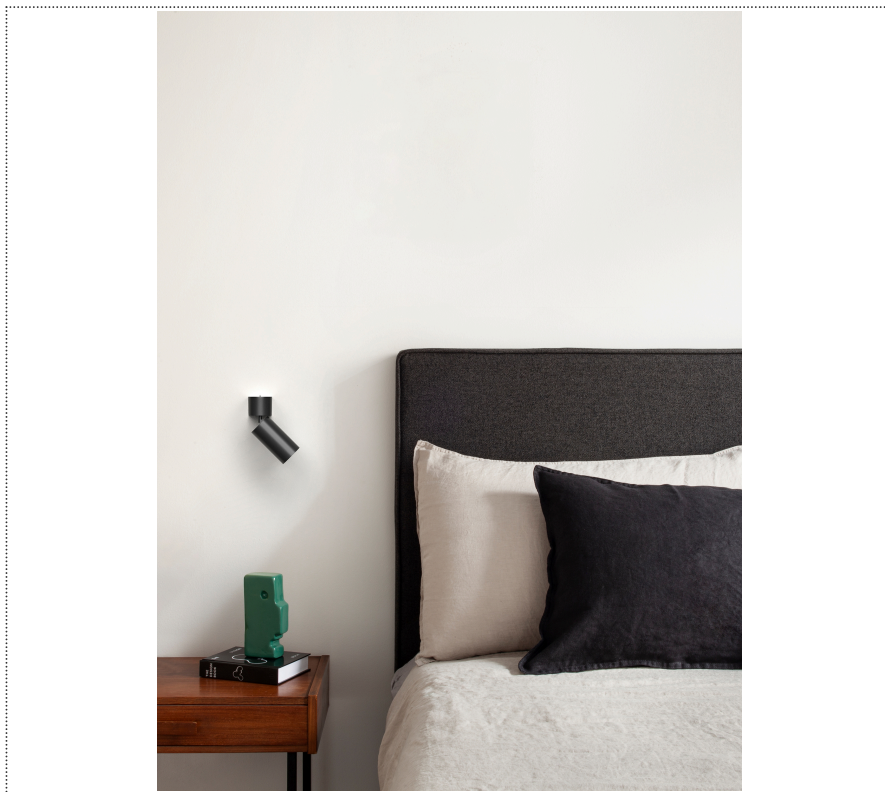

SOUVLAKI

W1

1SVW1 003 W4 ZL1

GENERAL

Wall

Surface

IP20

Lumen: 662

Interior

Lens Beam: 36°

LED

COB LED

3.000 K

CRI 90

250mA

Macadam step 2

LED Life L70 B50 > 60.000 h

Classe Energetica: F

ELECTRICAL

220- 240V 50Hz

9,5 W

Classe1

Driver included

OPTICAL | PHOTOMETRIC

Lightning Type: Direct

Light Distribution: Symmetric

COLOR

● W4, Corda

Discover
Souvlaki