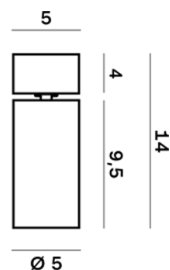

Lightning Type: Direct

Light Distribution: Symmetric

COLOR

● W4, Corda

Discover
Souvlaki

Lens 36°