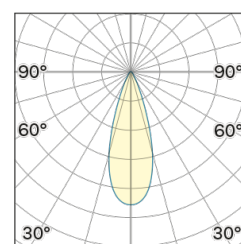

Lightning Type: Direct

Light Distribution: Symmetric

COLOR

● W4, Corda

Discover
Souvlaki

Lens 36°