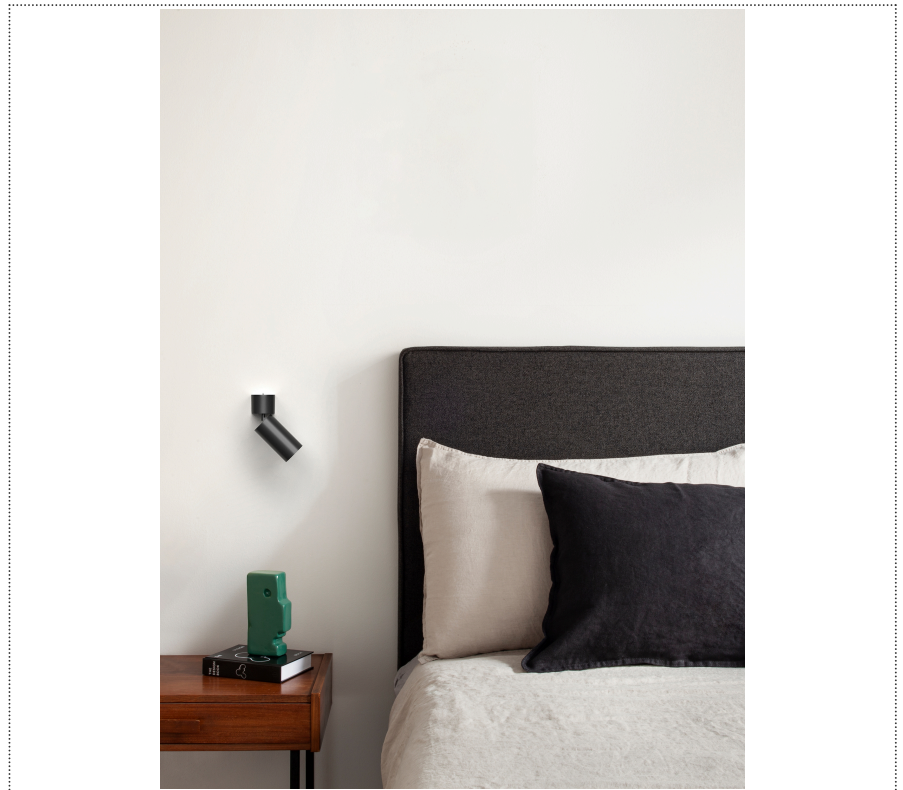

SOUVLAKI

W1

1SVW1 003 W4 ZL0

GENERAL

Wall

Surface

IP20

Lumen: 662

Interior

Lens Beam: 36°

LED

COB LED

2.700 K

CRI 90

250mA

Macadam step 2

LED Life L70 B50 > 60.000 h

Classe Energetica: F

ELECTRICAL

220- 240V 50Hz

9,5 W

Classe1

Driver included

OPTICAL | PHOTOMETRIC

Lightning Type: Direct

Light Distribution: Symmetric

COLOR

● W4, Corda

Discover
Souvlaki