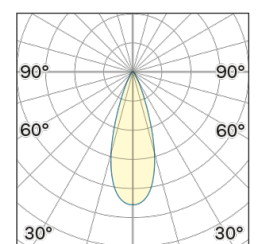

## OPTICAL | PHOTOMETRIC

Lightning Type: Direct

Light Distribution: Symmetric

## COLOR

● W4, Corda

Discover  
Souvlaki

Lens 36°