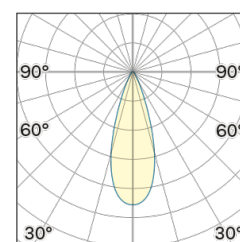

COLOR

● 65, Champagne

Discover

Souvlaki

Lens 36°