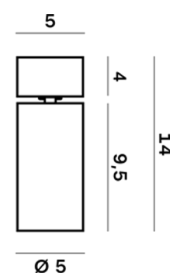

Lightning Type: Direct

Light Distribution: Symmetric

COLOR

● 32, Canna di fucile

Discover
Souvlaki

Lens 24°