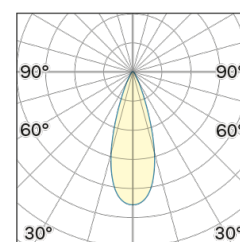

Lightning Type: Direct

Light Distribution: Symmetric

COLOR

● 65, Champagne

Discover
Souvlaki

Lens 36°