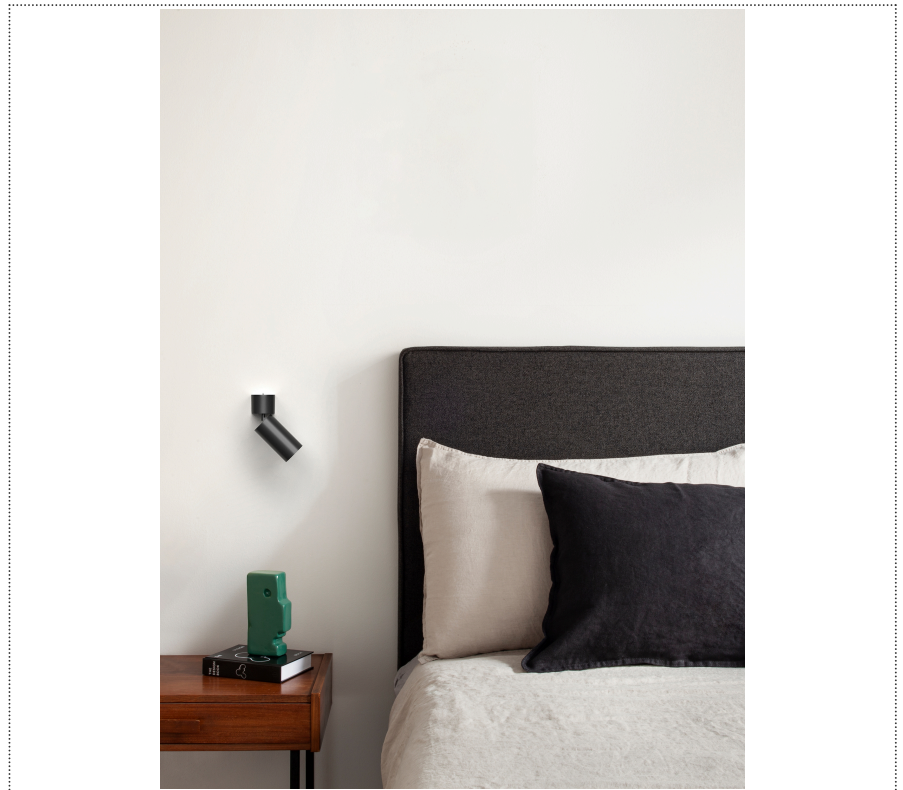

SOUVLAKI

W1

1SVW1 002 32 ZL1

GENERAL

Wall

Surface

IP20

Lumen: 800

Interior

Lens Beam: 24°

LED

COB LED

3.000 K

CRI 90

250mA

Macadam step 2

LED Life L70 B50 > 60.000 h

Classe Energetica: F

ELECTRICAL

220- 240V 50Hz

9,5 W

Classe1

Driver included

OPTICAL | PHOTOMETRIC

Lightning Type: Direct

Light Distribution: Symmetric

COLOR

● 32, Canna di fucile

Discover
Souvlaki