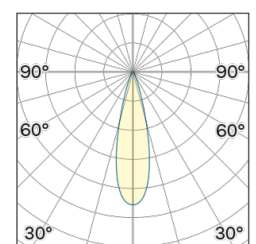

Lightning Type: Direct

Light Distribution: Symmetric

COLOR

● 32, Canna di fucile

Discover
Souvlaki

Lens 24°