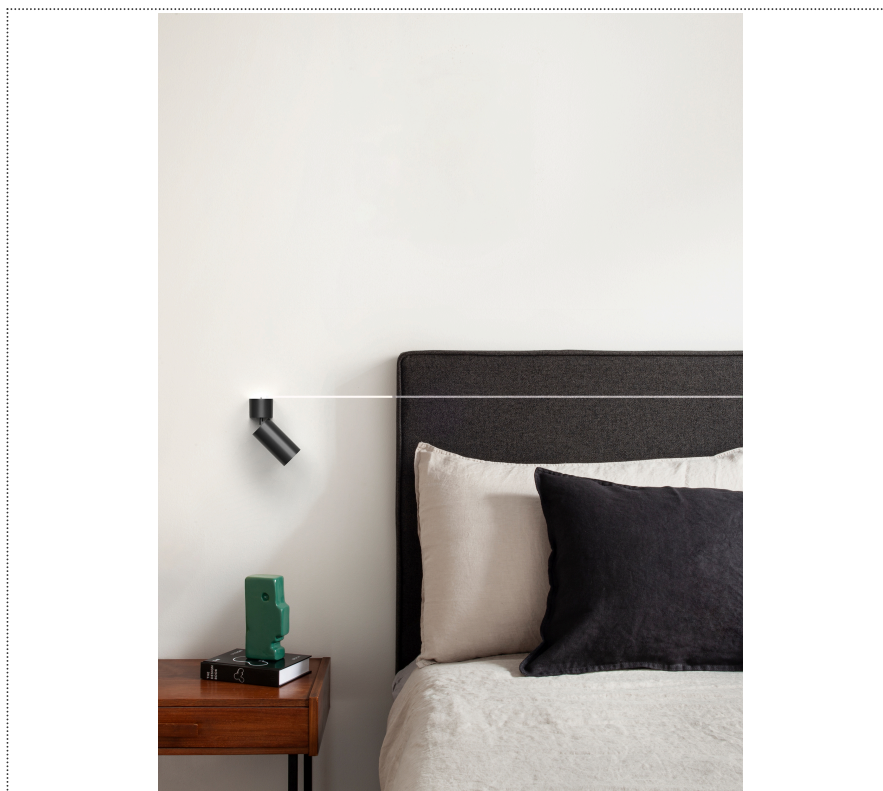

SOUVLAKI

W1

1SVW1 003 64 ZL0

GENERAL

Wall

Surface

IP20

Lumen: 662

Interior

Lens Beam: 36°

LED

COB LED

2.700 K

CRI 90

250mA

Macadam step 2

LED Life L70 B50 > 60.000 h

Classe Energetica: F

ELECTRICAL

220- 240V 50Hz

9,5 W

Classe1

Driver included

OPTICAL | PHOTOMETRIC

Lightning Type: Direct

Light Distribution: Symmetric

COLOR

● 64, Bronzo

Discover
Souvlaki