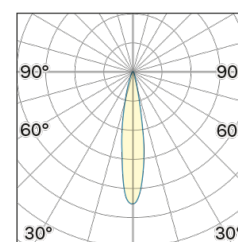

Lightning Type: Direct

Light Distribution: Symmetric

COLOR

● 64, Bronzo

Discover
Souvlaki

Lens 18°