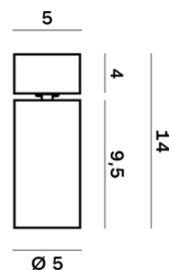

COLOR

63, Bianco (opaco)

Lens 36°

Discover
Souvlaki