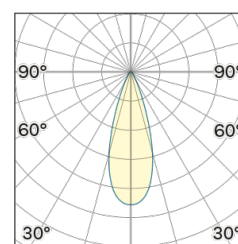

Lightning Type: Direct

Light Distribution: Symmetric

COLOR

63, Bianco (opaco)

Lens 36°

Discover
Souvlaki