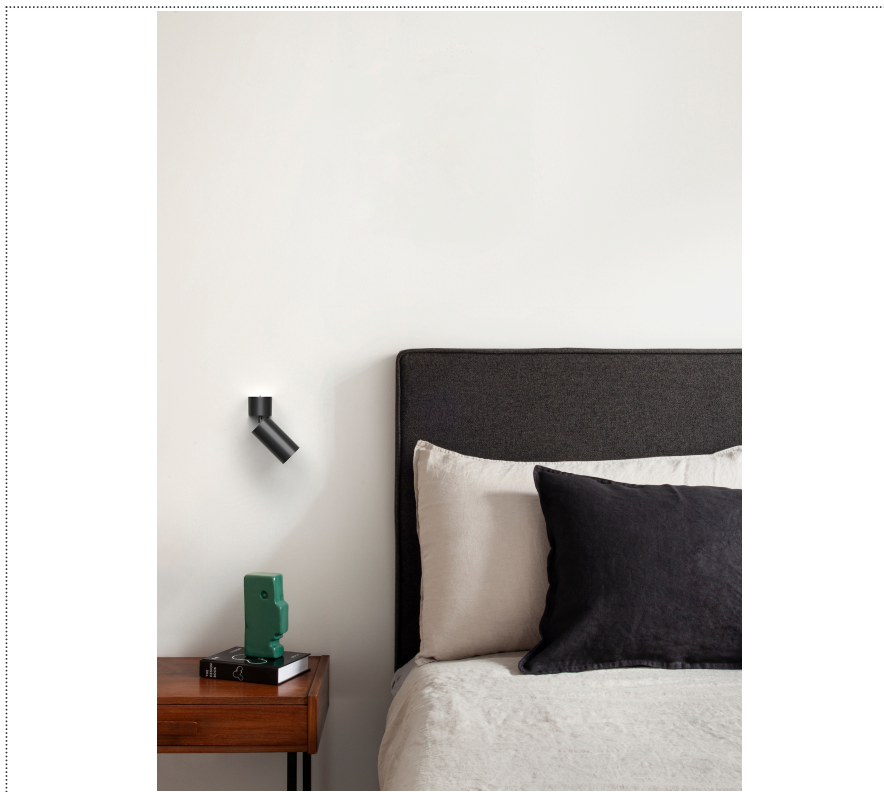

SOUVLAKI

W1

1SVW1 003 63 ZL1

GENERAL

Wall

Surface

IP20

Lumen: 662

Interior

Lens Beam: 36°

LED

COB LED

3.000 K

CRI 90

250mA

Macadam step 2

LED Life L70 B50 > 60.000 h

Classe Energetica: F

ELECTRICAL

220- 240V 50Hz

9,5 W

Classe1

Driver included

OPTICAL | PHOTOMETRIC

Lightning Type: Direct

Light Distribution: Symmetric

COLOR

63, Bianco (opaco)