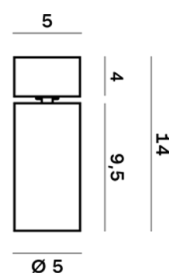

COLOR

63, Bianco (opaco)

Lens 36°

Discover
Souvlaki