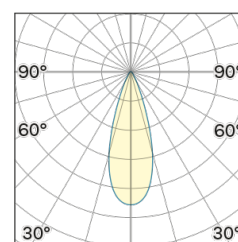

Lightning Type: Direct

Light Distribution: Symmetric

COLOR

63, Bianco (opaco)

Lens 36°

Discover
Souvlaki