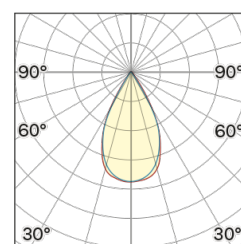

COLOR

● 48, Bronzo scuro

Discover
Souvlaki

Lens 60°