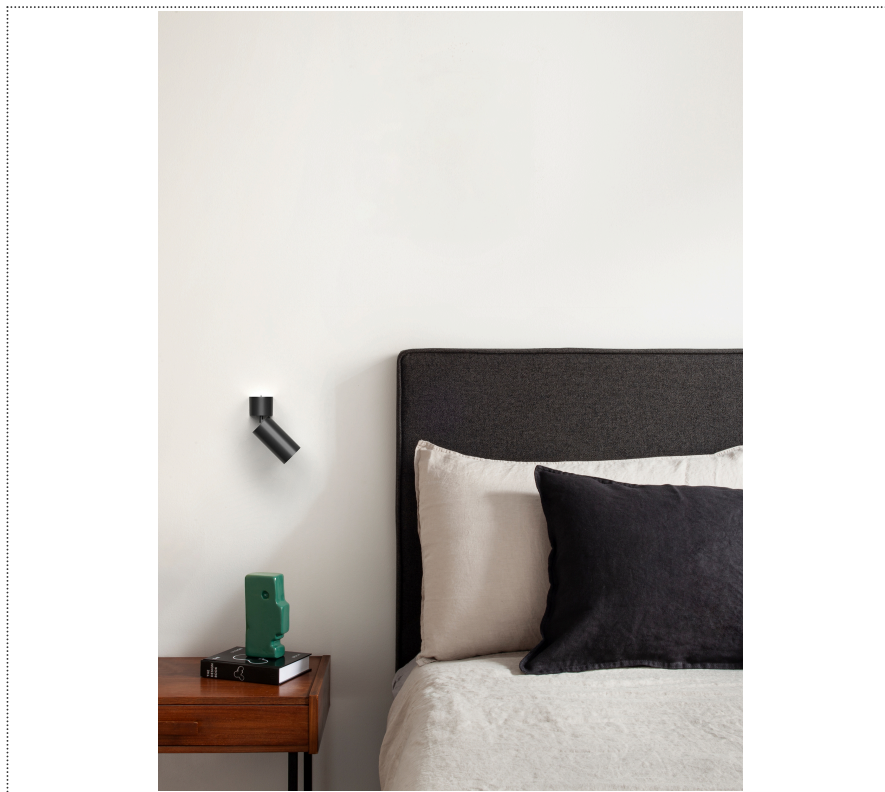

SOUVLAKI

W1

1SVW1 004 48 ZLO

GENERAL

Wall

Surface

IP20

Lumen: 694

Interior

Lens Beam: 60°

LED

COB LED

2.700 K

CRI 90

250mA

Macadam step 2

LED Life L70 B50 > 60.000 h

Classe Energetica: F

ELECTRICAL

220- 240V 50Hz

9,5 W

Classe1

Driver included

OPTICAL | PHOTOMETRIC

Lightning Type: Direct

Light Distribution: Symmetric

COLOR

● 48, Bronzo scuro

Discover
Souvlaki