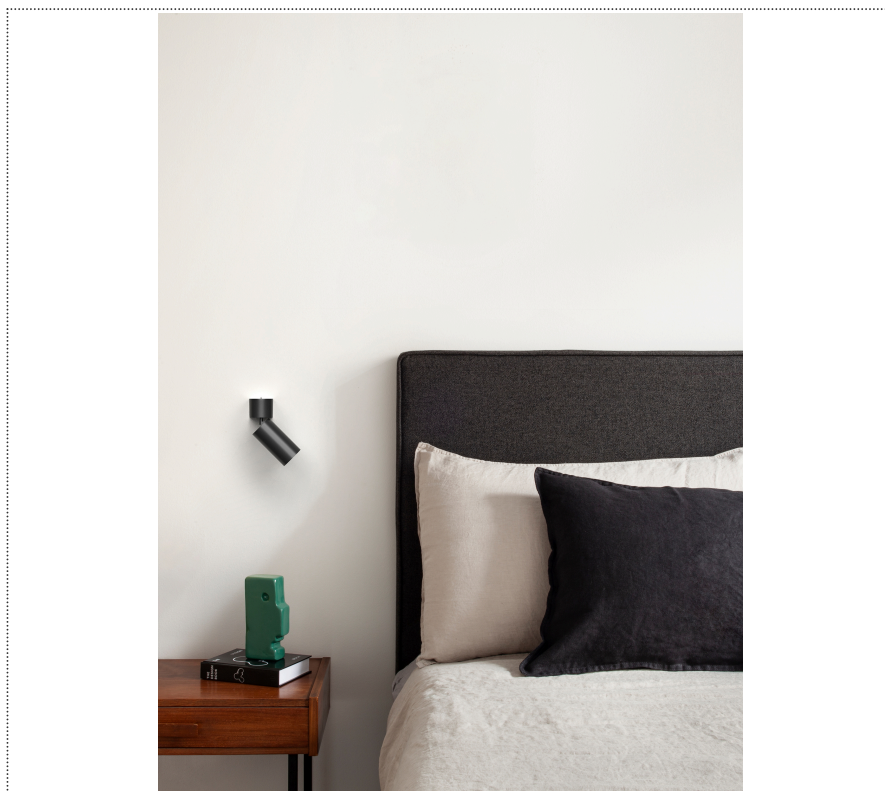

SOUVLAKI

W1

1SVW1 003 43 ZL1

GENERAL

Wall

Surface

IP20

Lumen: 662

Interior

Lens Beam: 36°

LED

COB LED

3.000 K

CRI 90

250mA

Macadam step 2

LED Life L70 B50 > 60.000 h

Classe Energetica: F

ELECTRICAL

220- 240V 50Hz

9,5 W

Classe1

Driver included

OPTICAL | PHOTOMETRIC

Lightning Type: Direct

Light Distribution: Symmetric

COLOR

● 43, Argento

Discover
Souvlaki