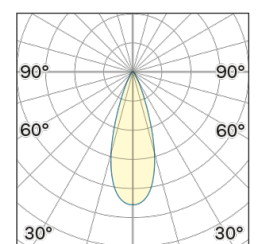

Lightning Type: Direct

Light Distribution: Symmetric

COLOR

● 43, Argento

Discover
Souvlaki

Lens 36°