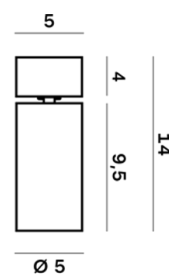

Lightning Type: Direct

Light Distribution: Symmetric

COLOR

● 43, Argento

Discover
Souvlaki

Lens 36°