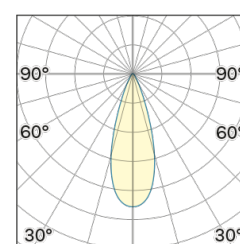

Lightning Type: Direct

Light Distribution: Symmetric

COLOR

● 33, Oro regale

Discover
Souvlaki

Lens 36°