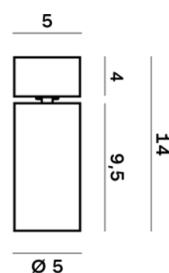

Lightning Type: Direct

Light Distribution: Symmetric

COLOR

● 32, Canna di fucile

Discover

Souvlaki

14

Ø 5