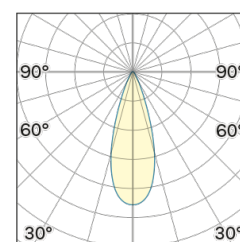

Lightning Type: Direct

Light Distribution: Symmetric

COLOR

● 32, Canna di fucile

Discover

Souvlaki

14

Ø 5