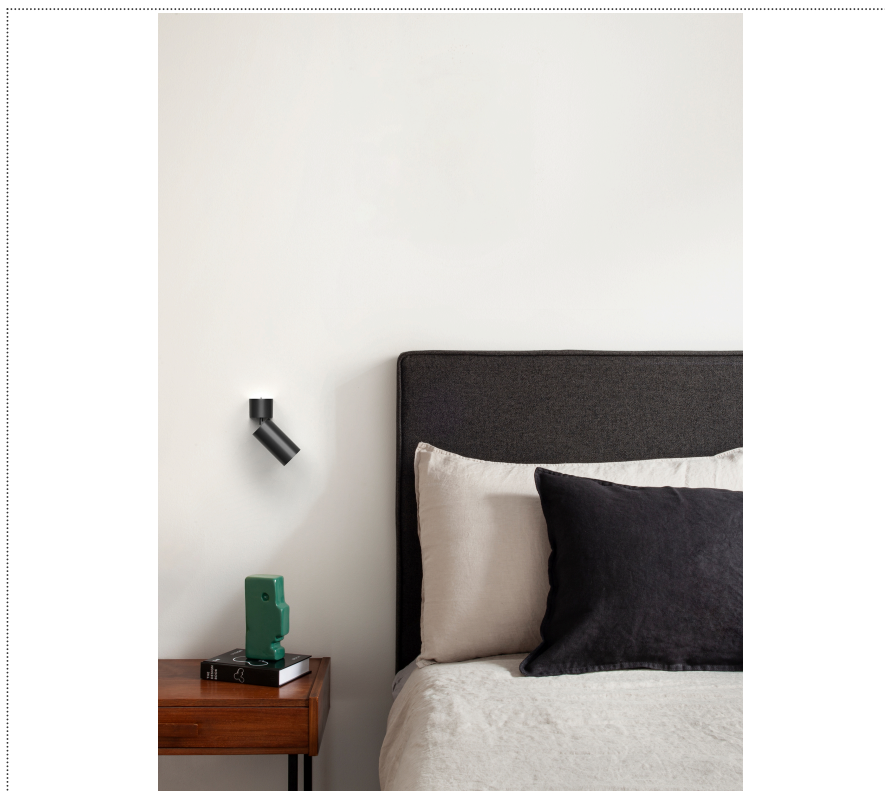

SOUVLAKI

W1

1SVW1 003 32 ZLO

GENERAL

Wall

Surface

IP20

Lumen: 662

Interior

Lens Beam: 36°

LED

COB LED

2.700 K

CRI 90

250mA

Macadam step 2

LED Life L70 B50 > 60.000 h

Classe Energetica: F

ELECTRICAL

220- 240V 50Hz

9,5 W

Classe1

Driver included