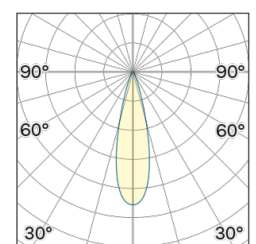

Lighting Type: Direct

Light Distribution: Symmetric

COLOR

● W4, Corda

Discover
Souvlaki

Lens 24°