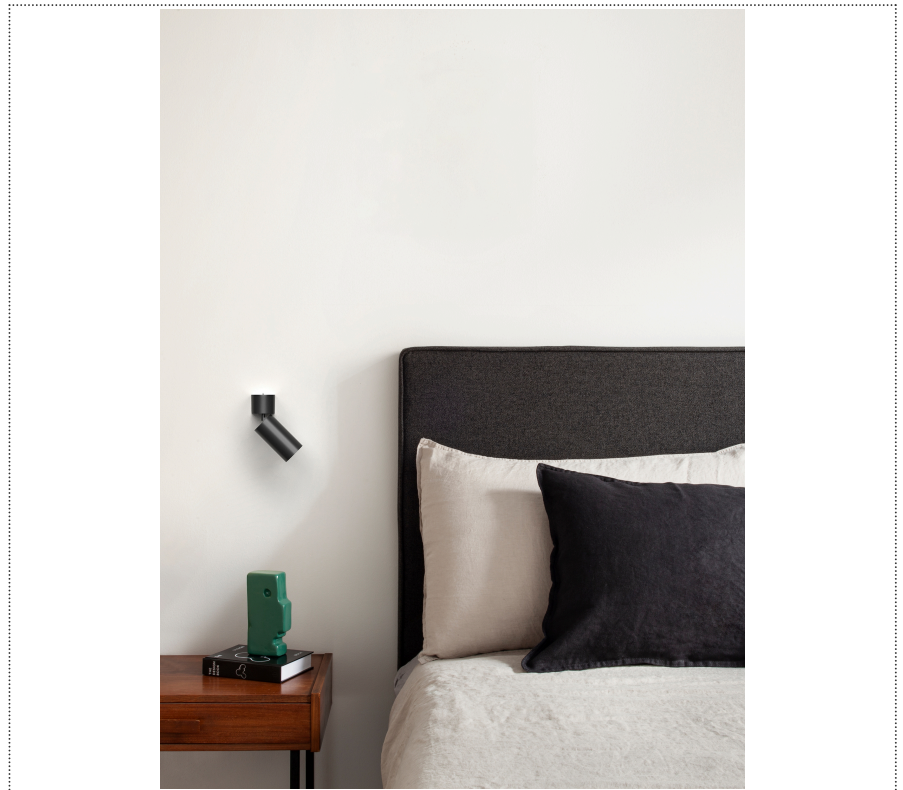

SOUVLAKI

W1

1SVW1 002 W4 ZL0

GENERAL

Wall

Surface

IP20

Lumen: 800

Interior

Lens Beam: 24°

LED

COB LED

2.700 K

CRI 90

250mA

Macadam step 2

LED Life L70 B50 > 60.000 h

Classe Energetica: F

ELECTRICAL

220- 240V 50Hz

9,5 W

Classe1

Driver included

OPTICAL | PHOTOMETRIC

Lighting Type: Direct

Light Distribution: Symmetric

COLOR

● W4, Corda

Discover
Souvlaki