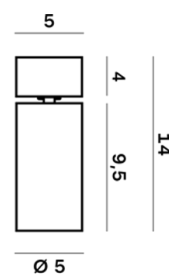

Lighting Type: Direct

Light Distribution: Symmetric

COLOR

● W4, Corda

Discover
Souvlaki

Lens 24°