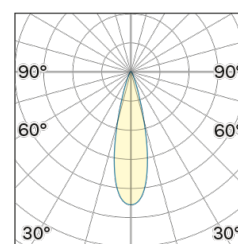

Lightning Type: Direct

Light Distribution: Symmetric

COLOR

● W2, Sabbia

Discover
Souvlaki

Lens 24°