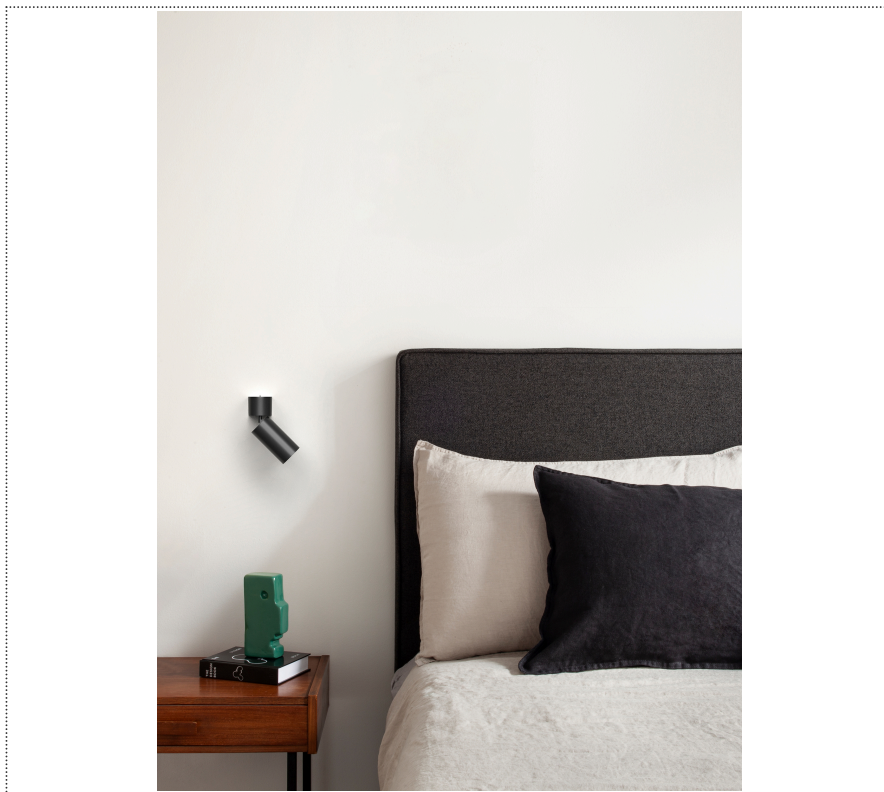

SOUVLAKI

W1

1SVW1 002 W2 ZL0

GENERAL

Wall

Surface

IP20

Lumen: 800

Interior

Lens Beam: 24°

LED

COB LED

2.700 K

CRI 90

250mA

Macadam step 2

LED Life L70 B50 > 60.000 h

Classe Energetica: F

ELECTRICAL

220- 240V 50Hz

9,5 W

Classe1

Driver included

OPTICAL | PHOTOMETRIC

Lightning Type: Direct

Light Distribution: Symmetric

COLOR

● W2, Sabbia

Discover
Souvlaki