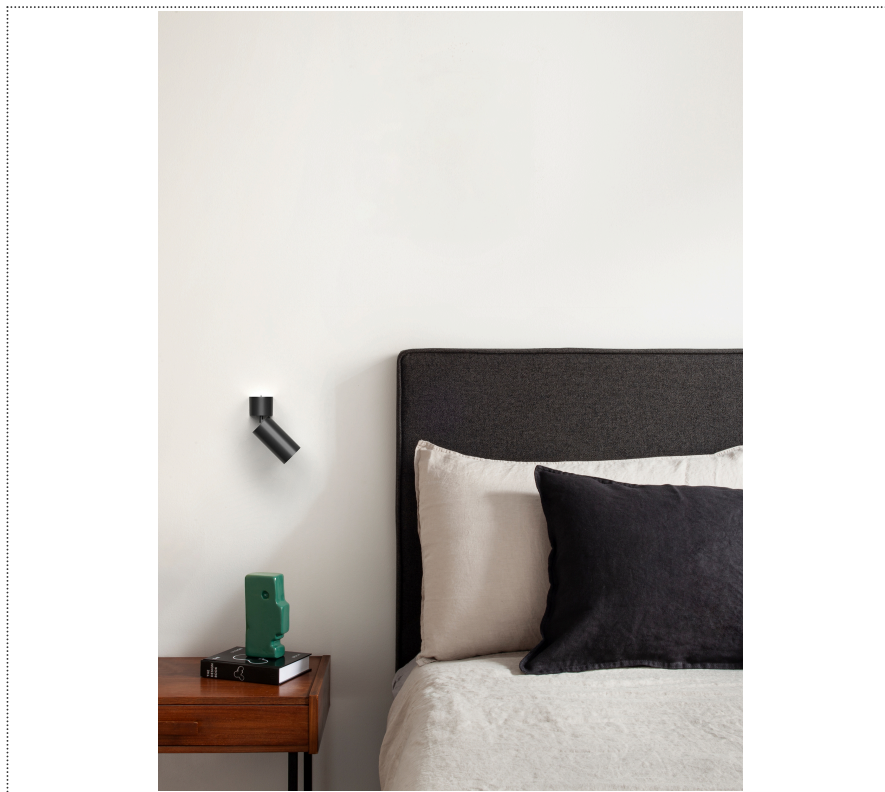

SOUVLAKI

W1

1SVW1 002 65 ZL1

GENERAL

Wall

Surface

IP20

Lumen: 800

Interior

Lens Beam: 24°

LED

COB LED

3.000 K

CRI 90

250mA

Macadam step 2

LED Life L70 B50 > 60.000 h

Classe Energetica: F

ELECTRICAL

220- 240V 50Hz

9,5 W

Classe1

Driver included

OPTICAL | PHOTOMETRIC

Lightning Type: Direct

Light Distribution: Symmetric

COLOR

● 65, Champagne

Discover
Souvlaki