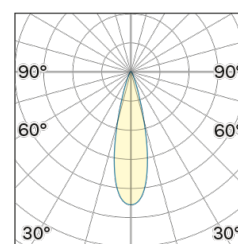

Lightning Type: Direct

Light Distribution: Symmetric

COLOR

● 65, Champagne

Discover
Souvlaki

Lens 24°