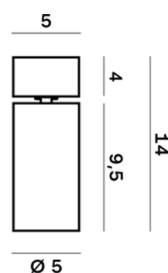

Lightning Type: Direct

Light Distribution: Symmetric

COLOR

● 65, Champagne

Discover
Souvlaki

Lens 24°