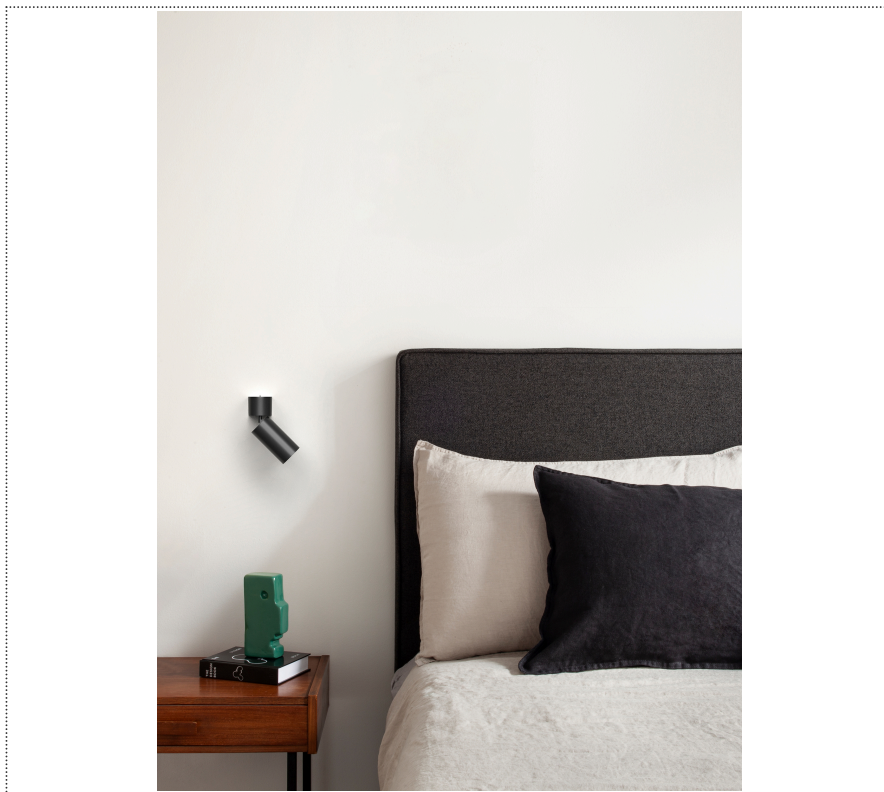

SOUVLAKI

W1

1SVW1 002 65 ZL0

GENERAL

Wall

Surface

IP20

Lumen: 800

Interior

Lens Beam: 24°

LED

COB LED

2.700 K

CRI 90

250mA

Macadam step 2

LED Life L70 B50 > 60.000 h

Classe Energetica: F

ELECTRICAL

220- 240V 50Hz

9,5 W

Classe1

Driver included

OPTICAL | PHOTOMETRIC

Lightning Type: Direct

Light Distribution: Symmetric

COLOR

● 65, Champagne

Discover
Souvlaki