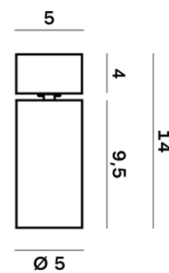

Lightning Type: Direct

Light Distribution: Symmetric

COLOR

● 20, Grafite

Discover

Souvlaki

Lens 60°