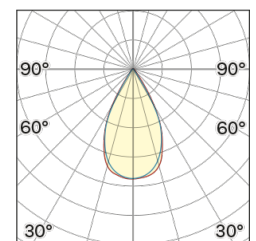

Lightning Type: Direct

Light Distribution: Symmetric

COLOR

● 20, Grafite

Discover

Souvlaki

Lens 60°