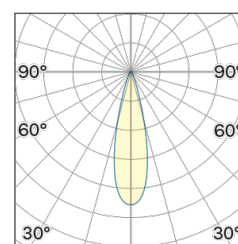

Lightning Type: Direct

Light Distribution: Symmetric

COLOR

63, Bianco (opaco)

Lens 24°

Discover
Souvlaki