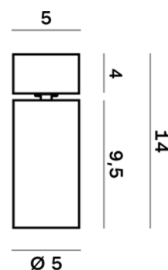

COLOR

63, Bianco (opaco)

Lens 24°

Discover
Souvlaki