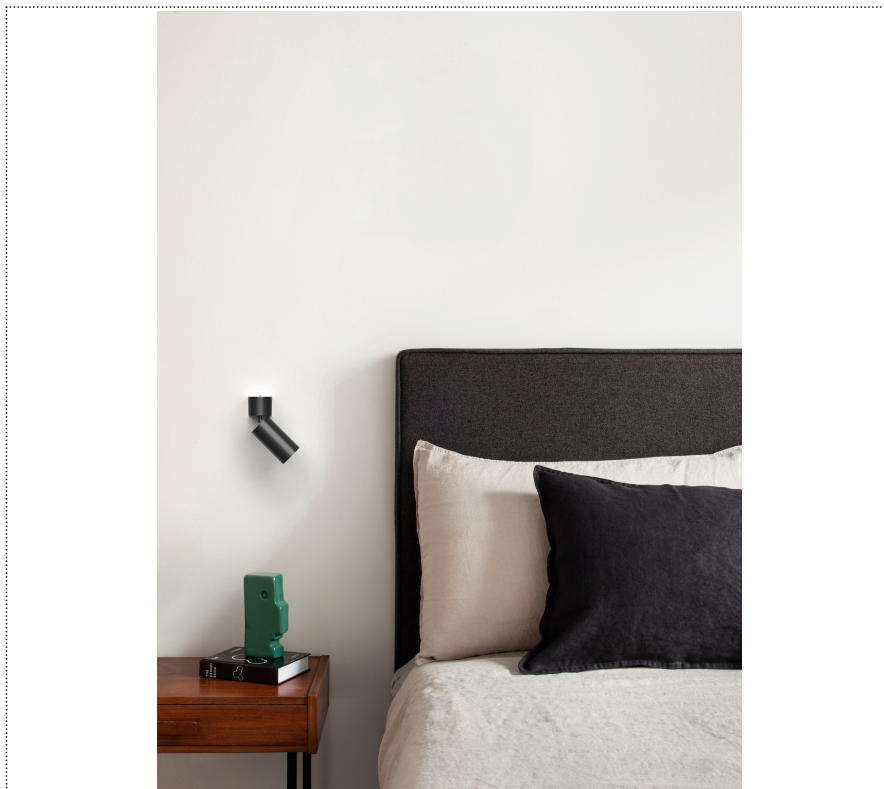

SOUVLAKI

W1

1SVW1 002 63 ZL1

GENERAL

Wall

Surface

IP20

Lumen: 800

Interior

Lens Beam: 24°

LED

COB LED

3.000 K

CRI 90

250mA

Macadam step 2

LED Life L70 B50 > 60.000 h

Classe Energetica: F

ELECTRICAL

220- 240V 50Hz

9,5 W

Classe1

Driver included

OPTICAL | PHOTOMETRIC

Lightning Type: Direct

Light Distribution: Symmetric

COLOR

63, Bianco (opaco)