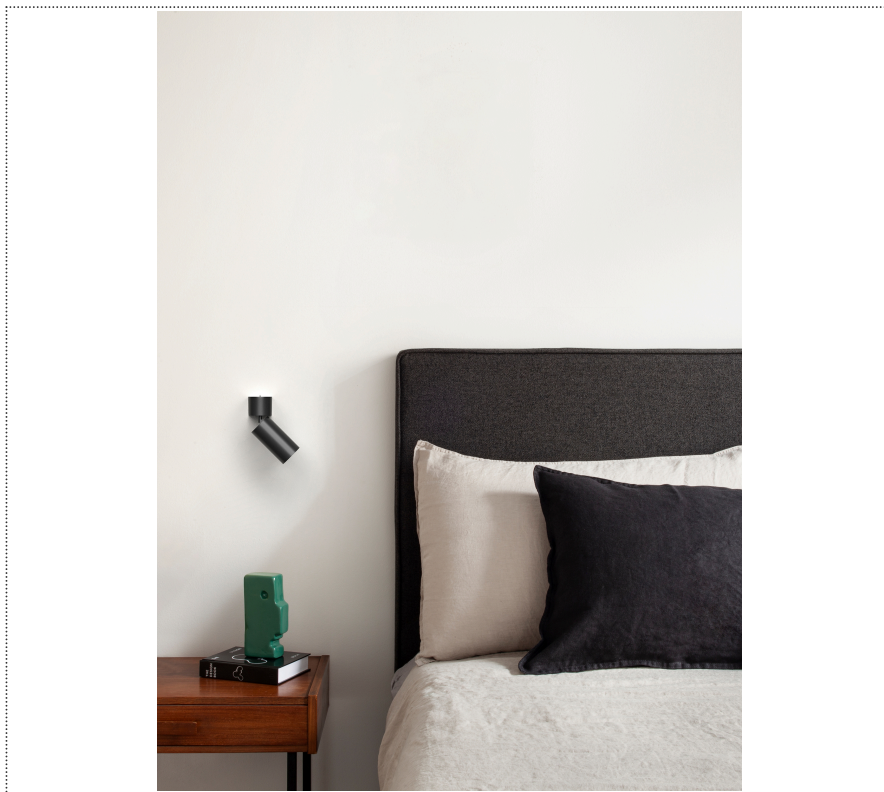

SOUVLAKI

W1

1SVW1 003 W2 ZL0

GENERAL

Wall

Surface

IP20

Lumen: 662

Interior

Lens Beam: 36°

LED

COB LED

2.700 K

CRI 90

250mA

Macadam step 2

LED Life L70 B50 > 60.000 h

Classe Energetica: F

ELECTRICAL

220- 240V 50Hz

9,5 W

Classe1

Driver included

OPTICAL | PHOTOMETRIC

Lightning Type: Direct

Light Distribution: Symmetric

COLOR

● W2, Sabbia

Discover

Souvlaki