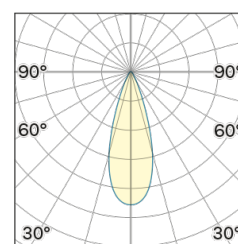

COLOR

● W2, Sabbia

Discover

Souvlaki

Lens 36°