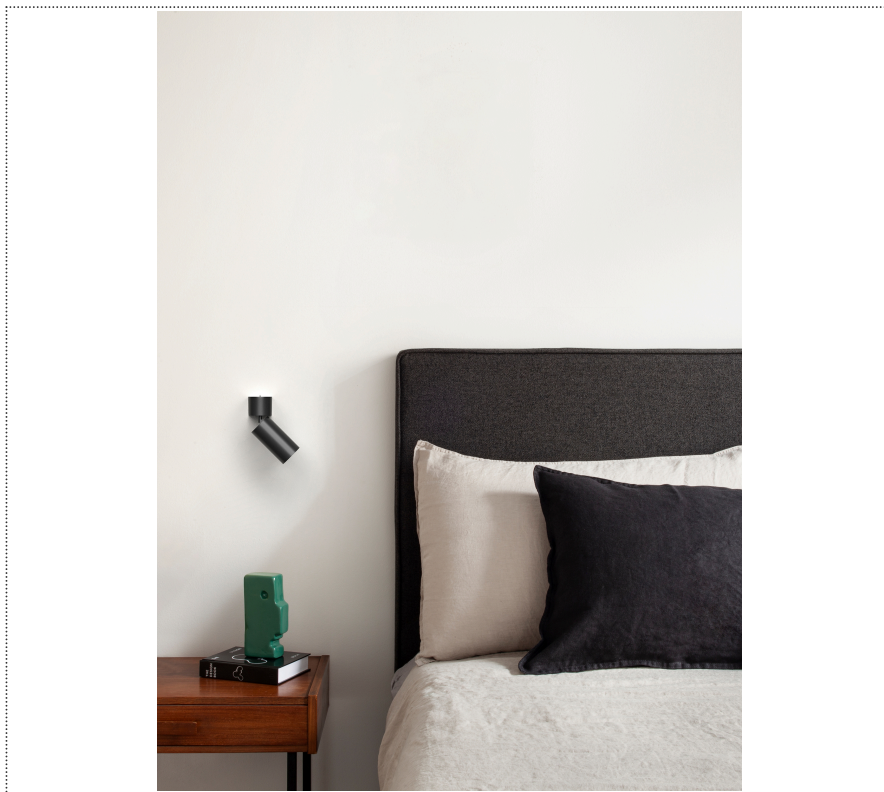

SOUVLAKI

W1

1SVW1 002 48 ZLO

GENERAL

Wall

Surface

IP20

Lumen: 800

Interior

Lens Beam: 24°

LED

COB LED

2.700 K

CRI 90

250mA

Macadam step 2

LED Life L70 B50 > 60.000 h

Classe Energetica: F

ELECTRICAL

220- 240V 50Hz

9,5 W

Classe1

Driver included

OPTICAL | PHOTOMETRIC

Lightning Type: Direct

Light Distribution: Symmetric

COLOR

● 48, Bronzo scuro

Discover
Souvlaki