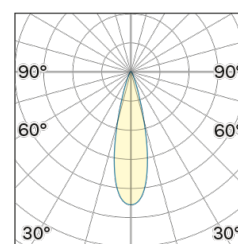

Lightning Type: Direct

Light Distribution: Symmetric

COLOR

● 48, Bronzo scuro

Discover
Souvlaki

Lens 24°