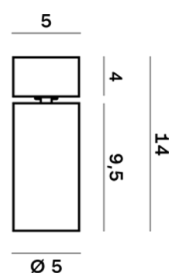

Lightning Type: Direct

Light Distribution: Symmetric

COLOR

● 48, Bronzo scuro

Discover
Souvlaki

Lens 24°