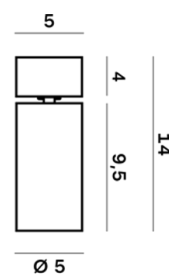

Lightning Type: Direct

Light Distribution: Symmetric

COLOR

● 43, Argento

Discover
Souvlaki

Lens 24°