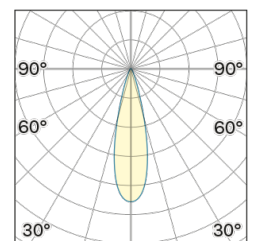

Lightning Type: Direct

Light Distribution: Symmetric

COLOR

● 43, Argento

Discover
Souvlaki

Lens 24°