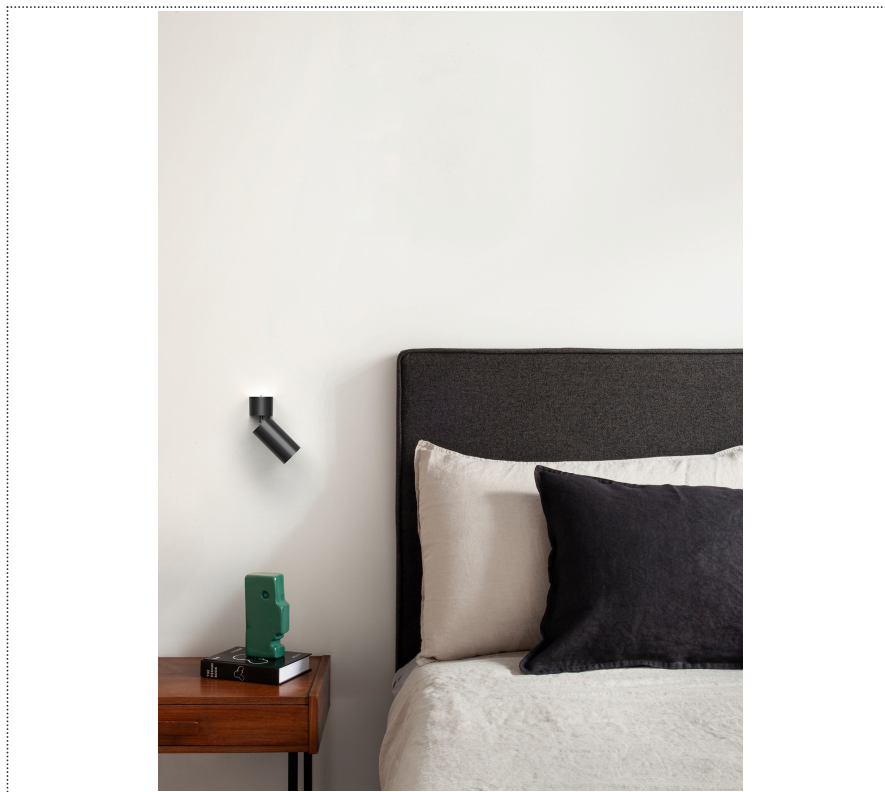

SOUVLAKI

W1

1SVW1 002 32 ZLO

GENERAL

Wall

Surface

IP20

Lumen: 800

Interior

Lens Beam: 24°

LED

COB LED

2.700 K

CRI 90

250mA

Macadam step 2

LED Life L70 B50 > 60.000 h

Classe Energetica: F

ELECTRICAL

220- 240V 50Hz

9,5 W

Classe1

Driver included

OPTICAL | PHOTOMETRIC

Lightning Type: Direct

Light Distribution: Symmetric

COLOR

● 32, Canna di fucile

Discover
Souvlaki