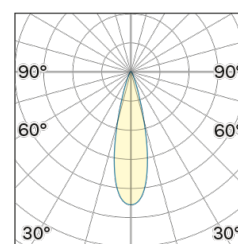

COLOR

● 32, Canna di fucile

Discover
Souvlaki

Lens 24°