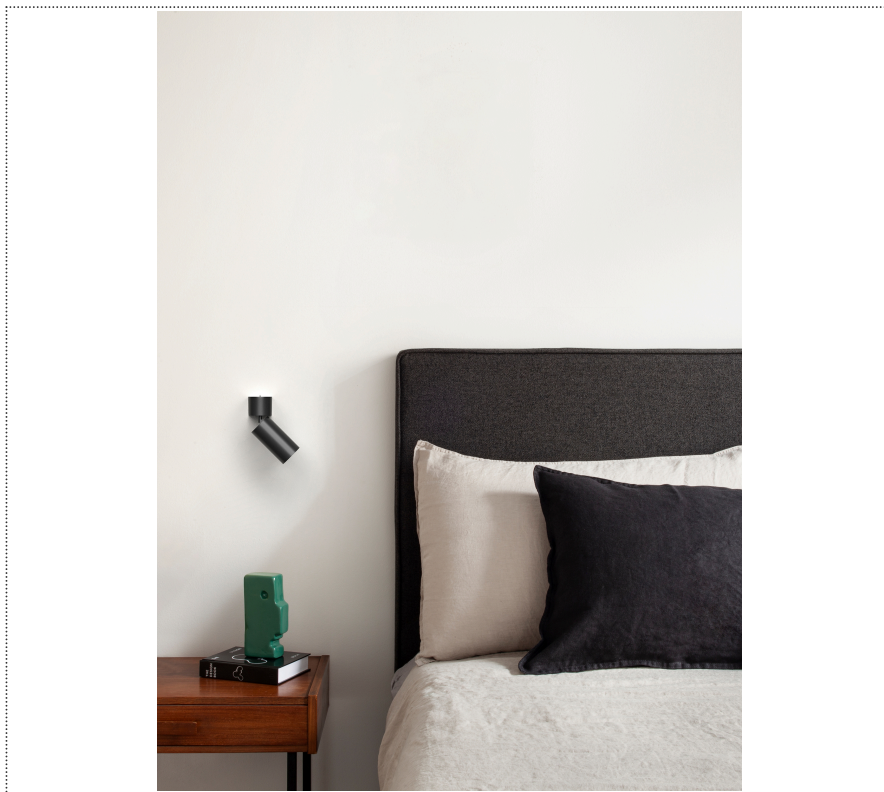

SOUVLAKI

W1

1SVW1 002 20 ZLO

GENERAL

Wall

Surface

IP20

Lumen: 800

Interior

Lens Beam: 24°

LED

COB LED

2.700 K

CRI 90

250mA

Macadam step 2

LED Life L70 B50 > 60.000 h

Classe Energetica: F

ELECTRICAL

220- 240V 50Hz

9,5 W

Classe1

Driver included

OPTICAL | PHOTOMETRIC

Lightning Type: Direct

Light Distribution: Symmetric

COLOR

● 20, Grafite

Discover
Souvlaki