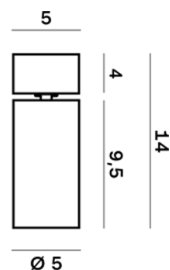

Lightning Type: Direct

Light Distribution: Symmetric

COLOR

● 20, Grafite

Discover
Souvlaki

Lens 24°