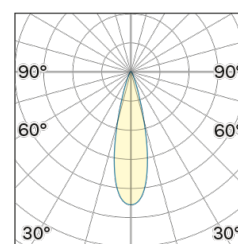

Lightning Type: Direct

Light Distribution: Symmetric

COLOR

● 20, Grafite

Discover
Souvlaki

Lens 24°