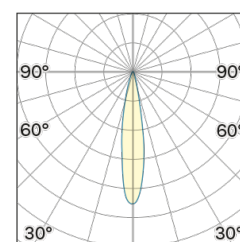

Lightning Type: Direct

Light Distribution: Symmetric

COLOR

● 48, Bronzo scuro

Discover
Souvlaki

Lens 18°