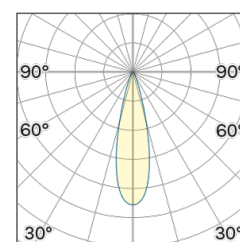

COLOR

● 33, Oro regale

Discover
Souvlaki

Lens 24°