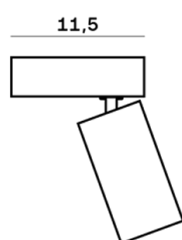

COLOR

● 43, Argento

Lens 18°

Discover
Souvlaki