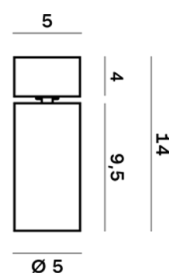

COLOR

● 43, Argento

Lens 18°

Discover
Souvlaki