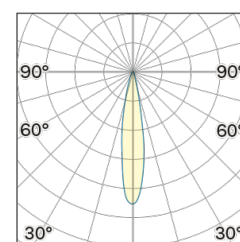

Lightning Type: Direct

Light Distribution: Symmetric

COLOR

● 43, Argento

Lens 18°

Discover
Souvlaki