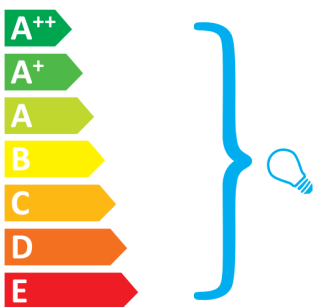

**Rotaliana** Luxy T2

This luminaire is compatible with bulbs of the energy classes:

Bulbs not included.

874/2012.