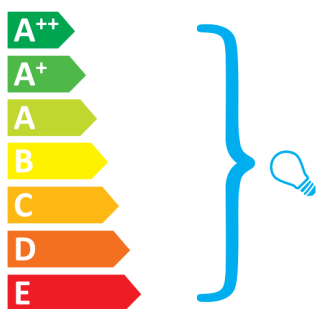

Rotaliana Lampion T1

This luminaire is compatible with bulbs of the energy classes:

Bulbs not included.

874/2012.