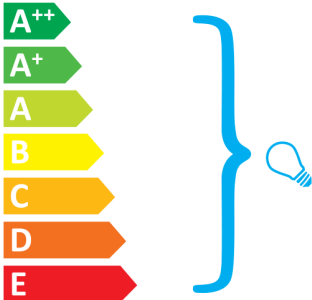

Rotaliana Flow Glass T4

This luminaire is compatible with bulbs of the energy classes:

Bulbs not included.

874/2012.