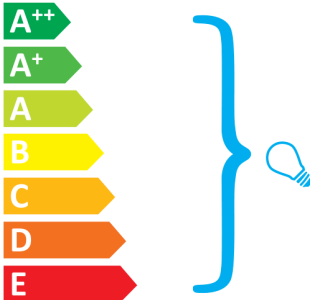

Rotaliana Flow Glass T2

This luminaire is compatible with bulbs of the energy classes:

Bulbs not included.

874/2012.