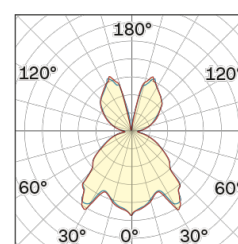

Lighting Type: Indirect

Light Distribution: Symmetric

COLOR

● 62, Nero (opaco)

Discover

Souvlaki

Conical