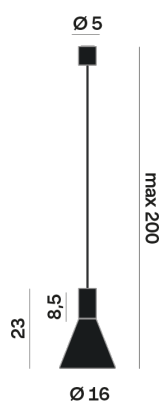

Lighting Type: Indirect

Light Distribution: Symmetric

COLOR

● 62, Nero (opaco)

Discover

Souvlaki

Conical