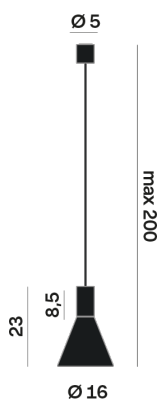

## OPTICAL | PHOTOMETRIC

Lighting Type: Indirect

Light Distribution: Symmetric

## COLOR

● 35, Nichel opaco

Discover  
Souvlaki

Conical