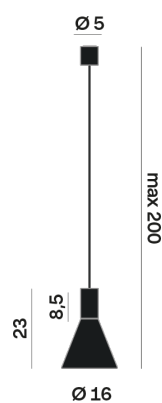

Lighting Type: Indirect

Light Distribution: Symmetric

COLOR

● 35, Nichel opaco

Discover

Souvlaki

Conical