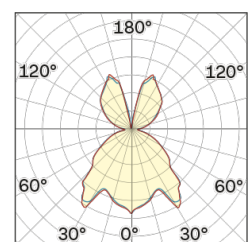

Lighting Type: Indirect

Light Distribution: Symmetric

COLOR

● 35, Nichel opaco

Discover

Souvlaki

Conical