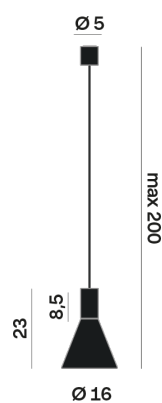

Lighting Type: Indirect

Light Distribution: Symmetric

COLOR

● 34, Oro opaco

Discover

Souvlaki

Conical