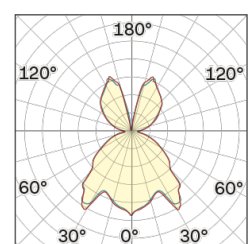

Lighting Type: Indirect

Light Distribution: Symmetric

COLOR

● 34, Oro opaco

Discover

Souvlaki

Conical