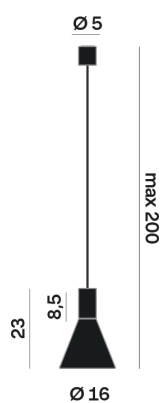

Interior

Glass: Glass conical

LED

MID POWER LED

2.700 K

CRI 90

220- 240V 50Hz

Macadam step 2

Lighting Type: Indirect

Light Distribution: Symmetric

COLOR

● 34, Oro opaco

Discover
Souvlaki

Conical