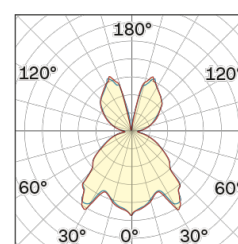

Lighting Type: Indirect

Light Distribution: Symmetric

COLOR

● 34, Oro opaco

Discover
Souvlaki

Conical