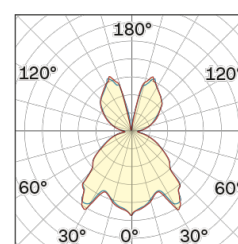

Lighting Type: Indirect

Light Distribution: Symmetric

COLOR

● 27, Rame opaco

Discover
Souvlaki

Conical