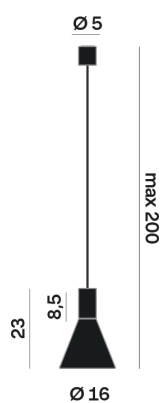

Interior

Glass: Glass conical

LED

MID POWER LED

3.000 K

CRI 90

220- 240V 50Hz

Macadam step 2

Lighting Type: Indirect

Light Distribution: Symmetric

COLOR

● 27, Rame opaco

Discover
Souvlaki

Conical