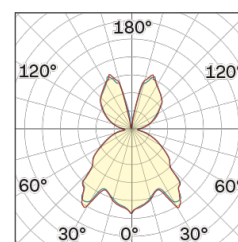

Lighting Type: Indirect

Light Distribution: Symmetric

COLOR

● 27, Rame opaco

Discover

Souvlaki

Conical