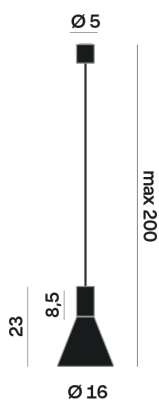

Interior

Glass: Glass conical

LED

MID POWER LED

2.700 K

CRI 90

220- 240V 50Hz

Macadam step 2

Lighting Type: Indirect

Light Distribution: Symmetric

COLOR

● 27, Rame opaco

Discover

Souvlaki

Conical