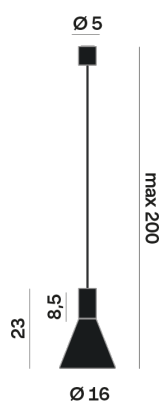

Lighting Type: Indirect

Light Distribution: Symmetric

COLOR

● 26, Bronzo opaco

Discover

Souvlaki

Conical