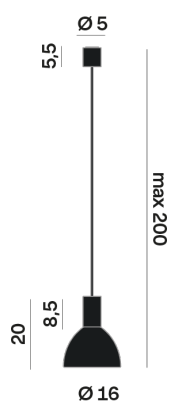

Interior

Glass: Glass semispherical

LED

MID POWER LED

3.000 K

CRI 90

220- 240V 50Hz

Macadam step 2

Lighting Type: Indirect

Light Distribution: Symmetric

COLOR

● 62, Nero (opaco)

Discover

Souvlaki

Semispherical