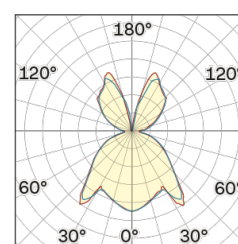

Lighting Type: Indirect

Light Distribution: Symmetric

COLOR

● 62, Nero (opaco)

Discover

Souvlaki

Semispherical