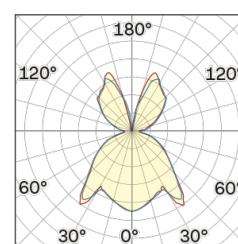

Lighting Type: Indirect

Light Distribution: Symmetric

COLOR

● 62, Nero (opaco)

Discover
Souvlaki

Semispherical