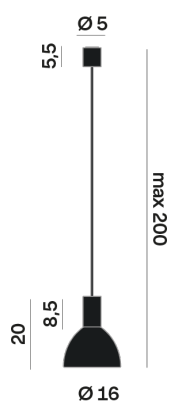

Interior

Glass: Glass semispherical

LED

MID POWER LED

2.700 K

CRI 90

220- 240V 50Hz

Macadam step 2

Lighting Type: Indirect

Light Distribution: Symmetric

COLOR

● 62, Nero (opaco)

Discover
Souvlaki

Semispherical