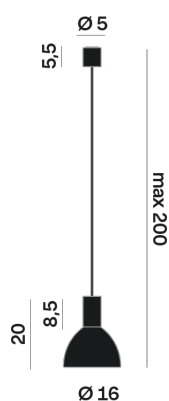

## OPTICAL | PHOTOMETRIC

Lighting Type: Indirect

Light Distribution: Symmetric

## COLOR

● 35, Nichel opaco

Discover  
Souvlaki

Semispherical