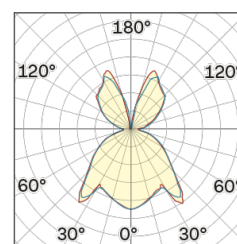

Lighting Type: Indirect

Light Distribution: Symmetric

COLOR

● 35, Nichel opaco

Discover
Souvlaki

Semispherical