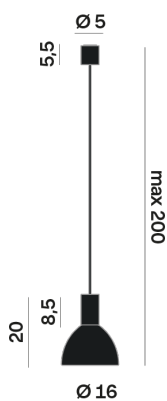

Interior

Glass: Glass semispherical

LED

MID POWER LED

2.700 K

CRI 90

220- 240V 50Hz

Macadam step 2

Lighting Type: Indirect

Light Distribution: Symmetric

COLOR

● 35, Nichel opaco

Discover
Souvlaki

Semispherical