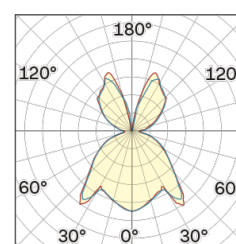

Lighting Type: Indirect

Light Distribution: Symmetric

COLOR

● 34, Oro opaco

Discover

Souvlaki

Semispherical