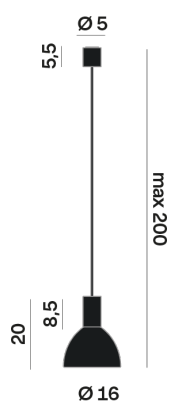

Interior

Glass: Glass semispherical

LED

MID POWER LED

2.700 K

CRI 90

220- 240V 50Hz

Macadam step 2

Lighting Type: Indirect

Light Distribution: Symmetric

COLOR

● 34, Oro opaco

Discover

Souvlaki

Semispherical