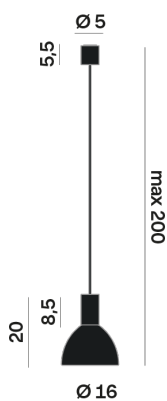

Interior

Glass: Glass semispherical

LED

MID POWER LED

3.000 K

CRI 90

220- 240V 50Hz

Macadam step 2

Lighting Type: Indirect

Light Distribution: Symmetric

COLOR

● 32, Canna di fucile

Discover
Souvlaki

Semispherical