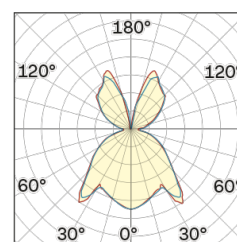

Lighting Type: Indirect

Light Distribution: Symmetric

COLOR

● 32, Canna di fucile

Discover
Souvlaki

Semispherical